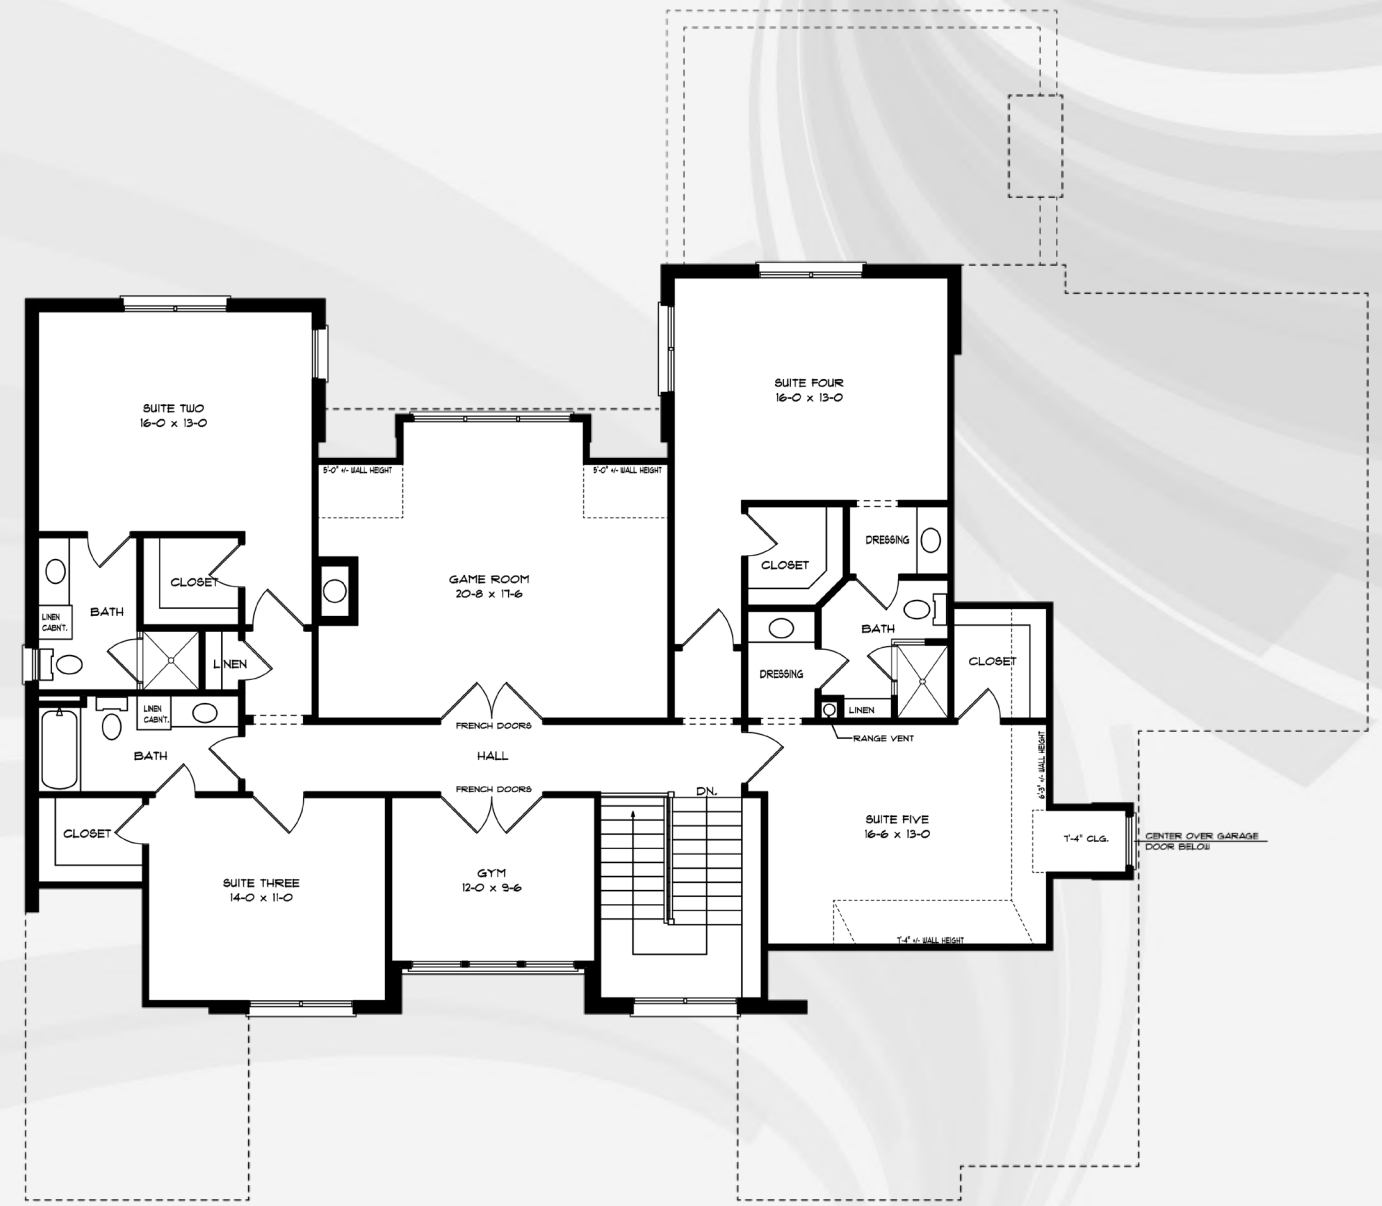

FIRST FLOOR

SECOND FLOOR

NOTE: This form utilizes artistic renderings of both floor plan and elevation. Actual elevations, floor plans, layout, finishes, and materials may differ. Square footages are approximate and are not finalized until we receive fully engineered plan sets. Refer to your agent and Linnane Homes for complete details on the home you purchase.

INCLUDED IN EVERY HOME:

- Energy Star Certification
- 10 Year Transferable Structural Warranty
- Personalized Design Consulting
- Exceptional Customer Care

APPX SQ FT	
MAIN LEVEL	2258
UPPER LEVEL	2036
TOTAL	4294
TOTAL HEATED SQ FT	5718