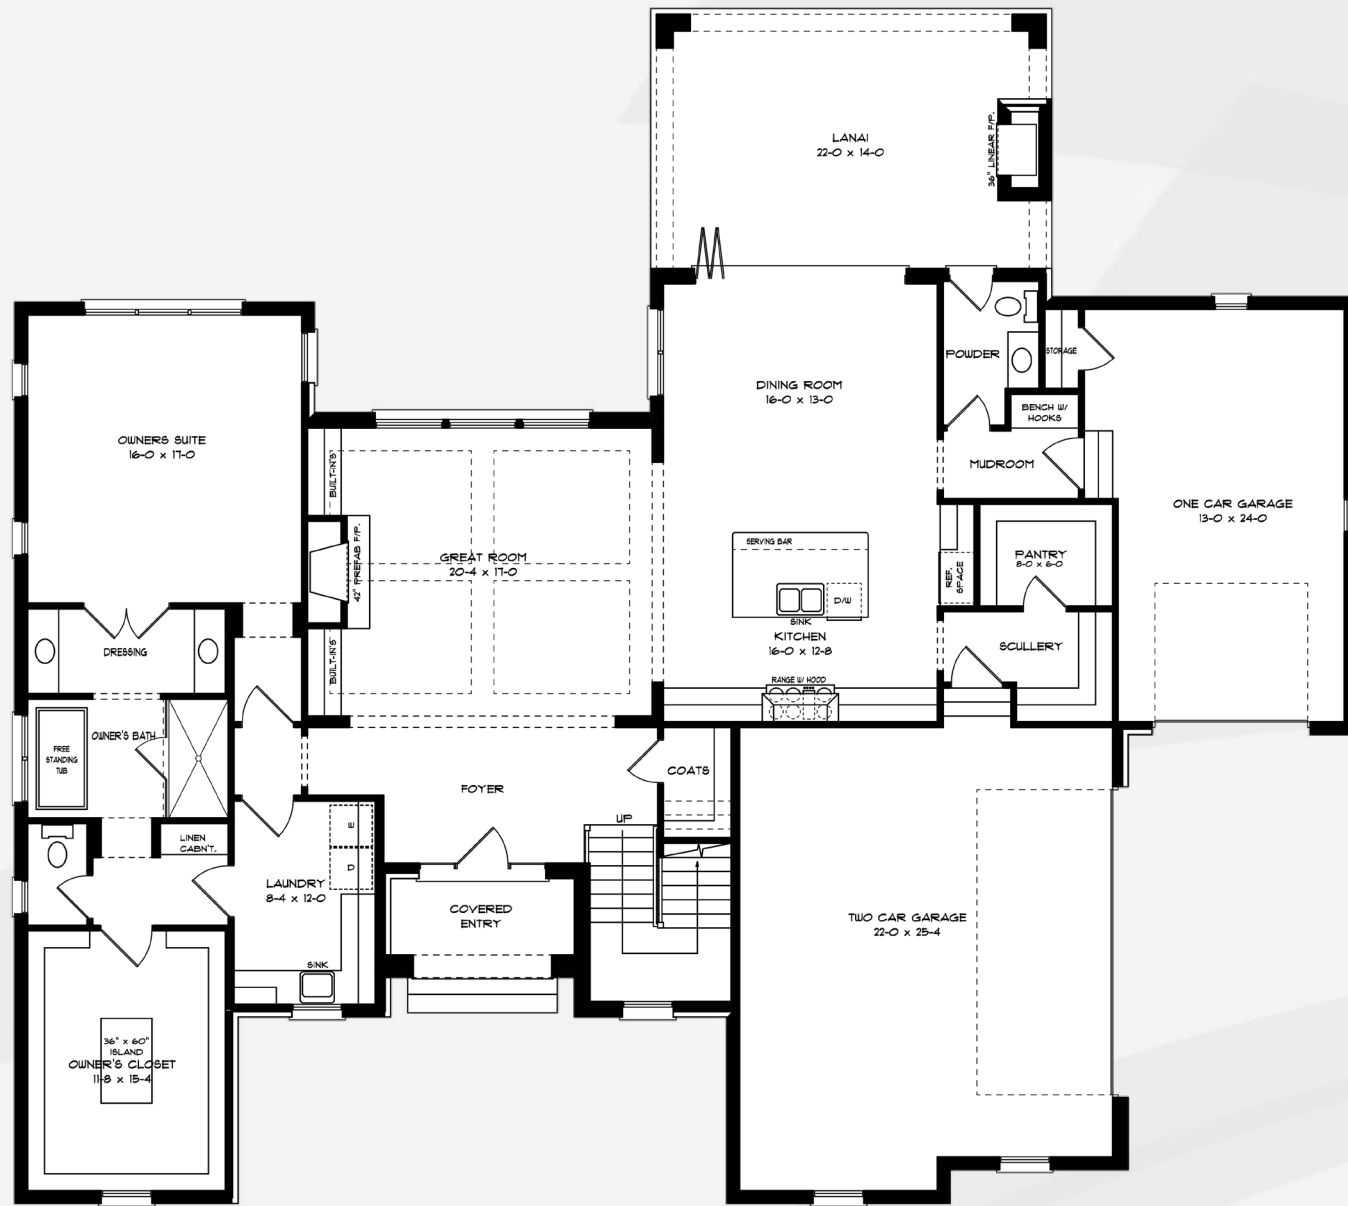

FIRST FLOOR

SECOND FLOOR

NOTE: This form utilizes artistic renderings of both floor plan and elevation. Actual elevations, floor plans, layout, finishes, and materials may differ. Square footages are approximate and are not finalized until we receive fully engineered plan sets. Refer to your agent and Linnane Homes for complete details on the home you purchase.

INCLUDED IN EVERY HOME:

- Energy Star Certification
- 10 Year Transferable Structural Warranty
- Personalized Design Consulting
- Exceptional Customer Care

APPX SQ FT	
MAIN LEVEL	2258
UPPER LEVEL	2036
TOTAL	4294
TOTAL HEATED SQ FT	5718