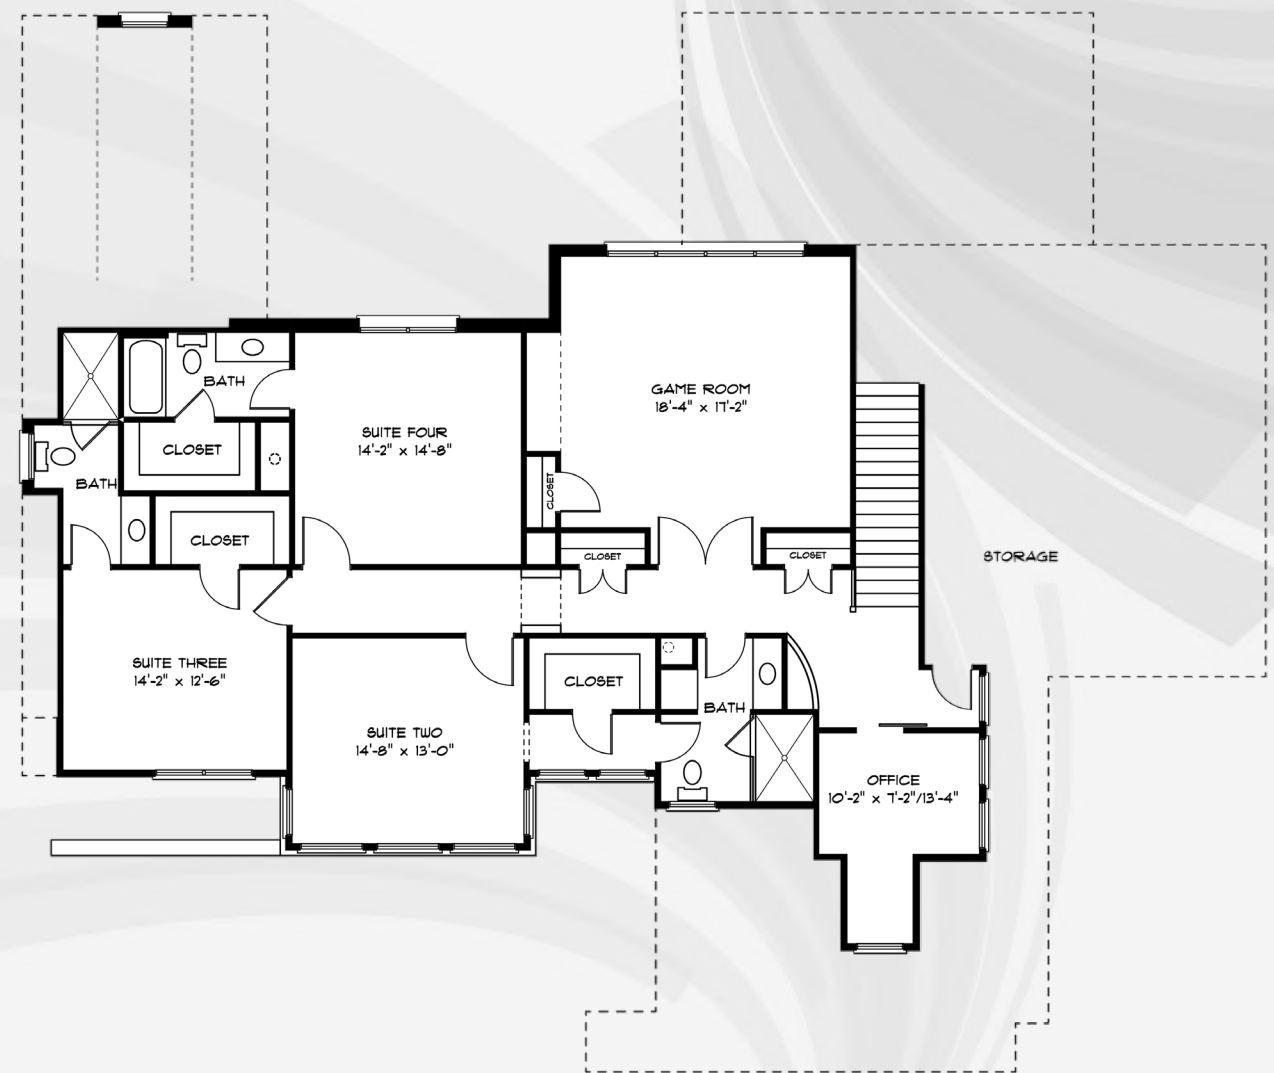

ELEVATION A

THE KINGSTON

Owner's Suite Down | 4 Beds | 4.5 Baths
Exquisite Owner's Suite Elements
Huge Gameroom on Upper Floor
Smart-Space Office Upper Floor
3 Car Garage
Large Covered Patio

APPX SQ FT	
Main Level	2104
Upper Level	1824
Heated	3928
Total Under Roof	5467

KINGSTON_VERSION 1.0

7401 Carmel Executive Park Dr Ste 100, Charlotte, NC 28226
(704) 910-0281 | WWW.LINNANEHOMES.COM

FIRST FLOOR

SECOND FLOOR

NOTE: This form utilizes artistic renderings of both floor plan and elevation. Actual elevations, floor plans, layout, finishes, and materials may differ. Square footages are approximate and are not finalized until we receive fully engineered plan sets. Refer to your agent and Linnane Homes for complete details on the home you purchase.