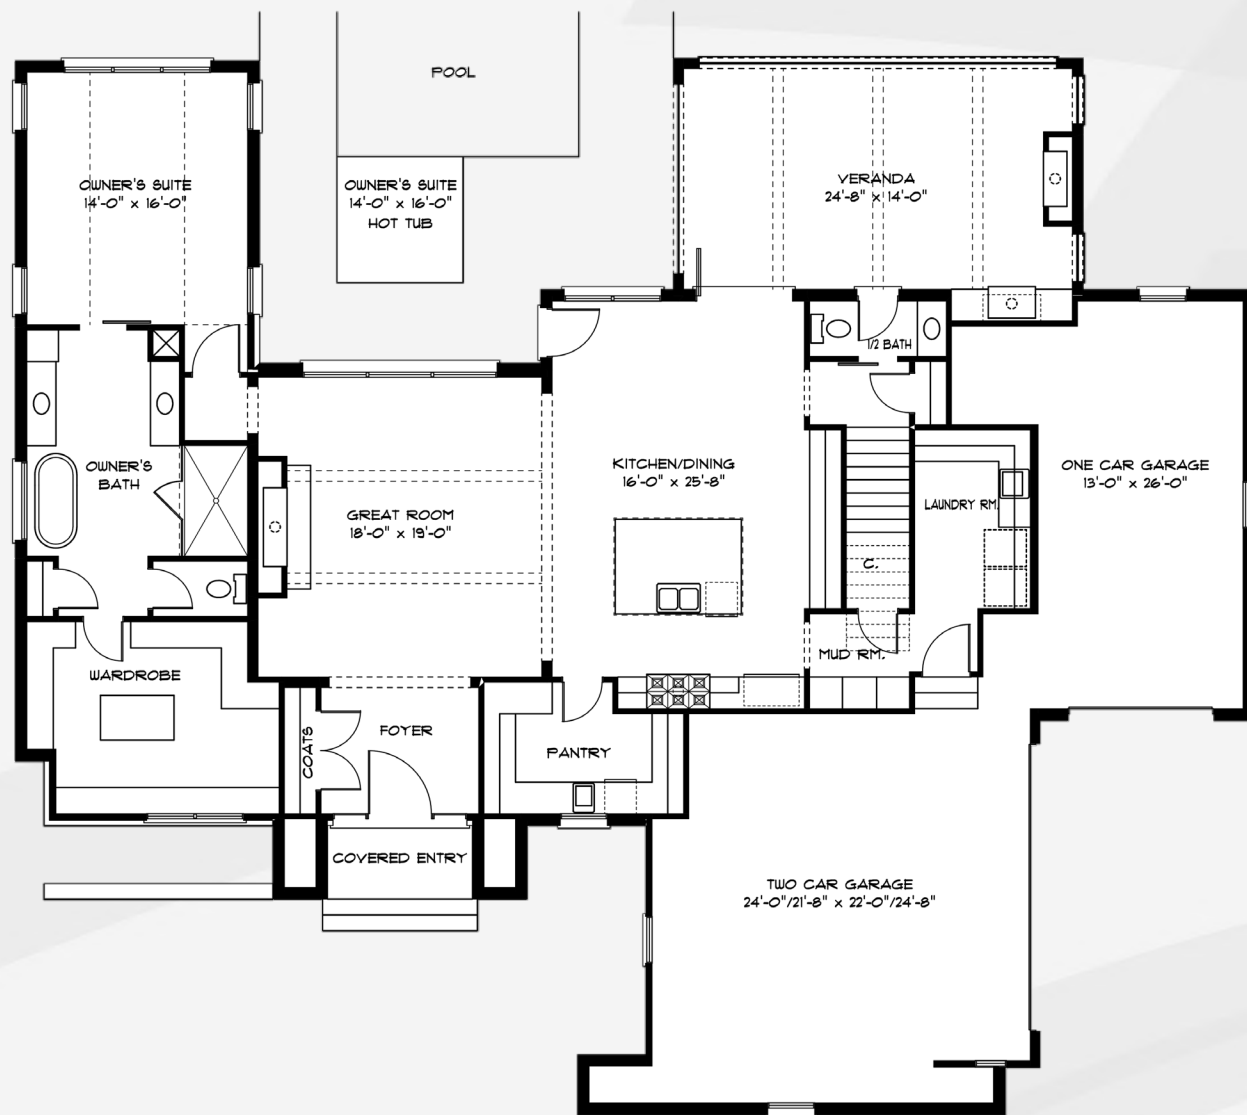

FIRST FLOOR