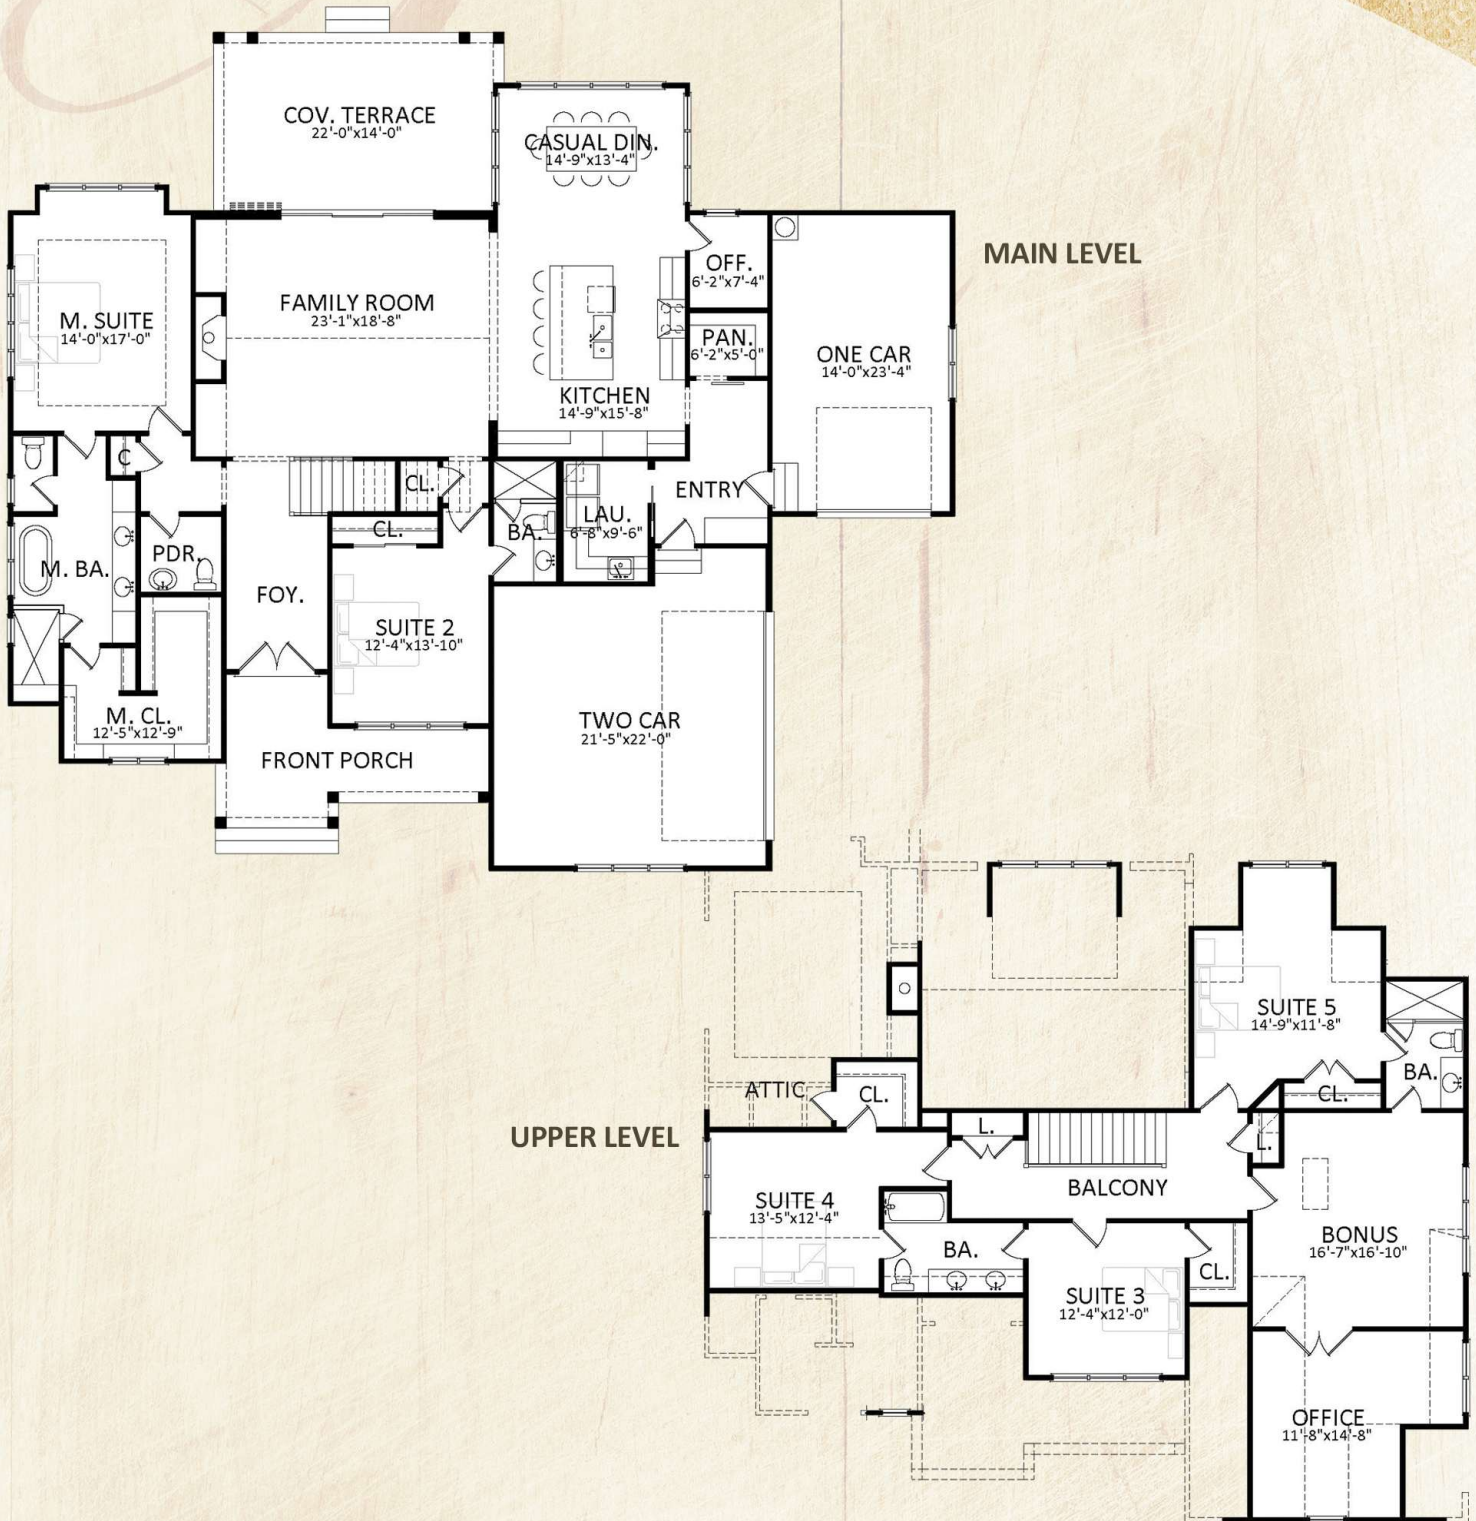

let us build a masterpiece for you.

HOLLINS *grove*

**11117 Benjamin Smith Pkwy
Huntersville, NC 28078**

Homesite 18

**3872 Heated Sq Ft
Over 5000 Sq Ft Under Roof**

5 Beds, 4 ½ Baths

Master and Guest Suite Down

Flex Room, Bonus Room

Vaulted and Tray Ceilings

Custom Cabinetry & Quartz Countertops

Covered Rear Porch

Huge Flat Yards

Minutes to Lake Norman, Latta Plantation,
and Birkdale Village

Walk to Stevens Road Nature Preserve

For more information contact:

Julie Linnane

Julie@LinnaneHomes.com

704-910-0281

let us build a masterpiece for you.

L
LINNANE
HOMES

WWW.LINNANEHOMES.COM

This form utilizes artistic renderings of both floor plan and elevation. Actual floor plan and elevation may differ from this form.